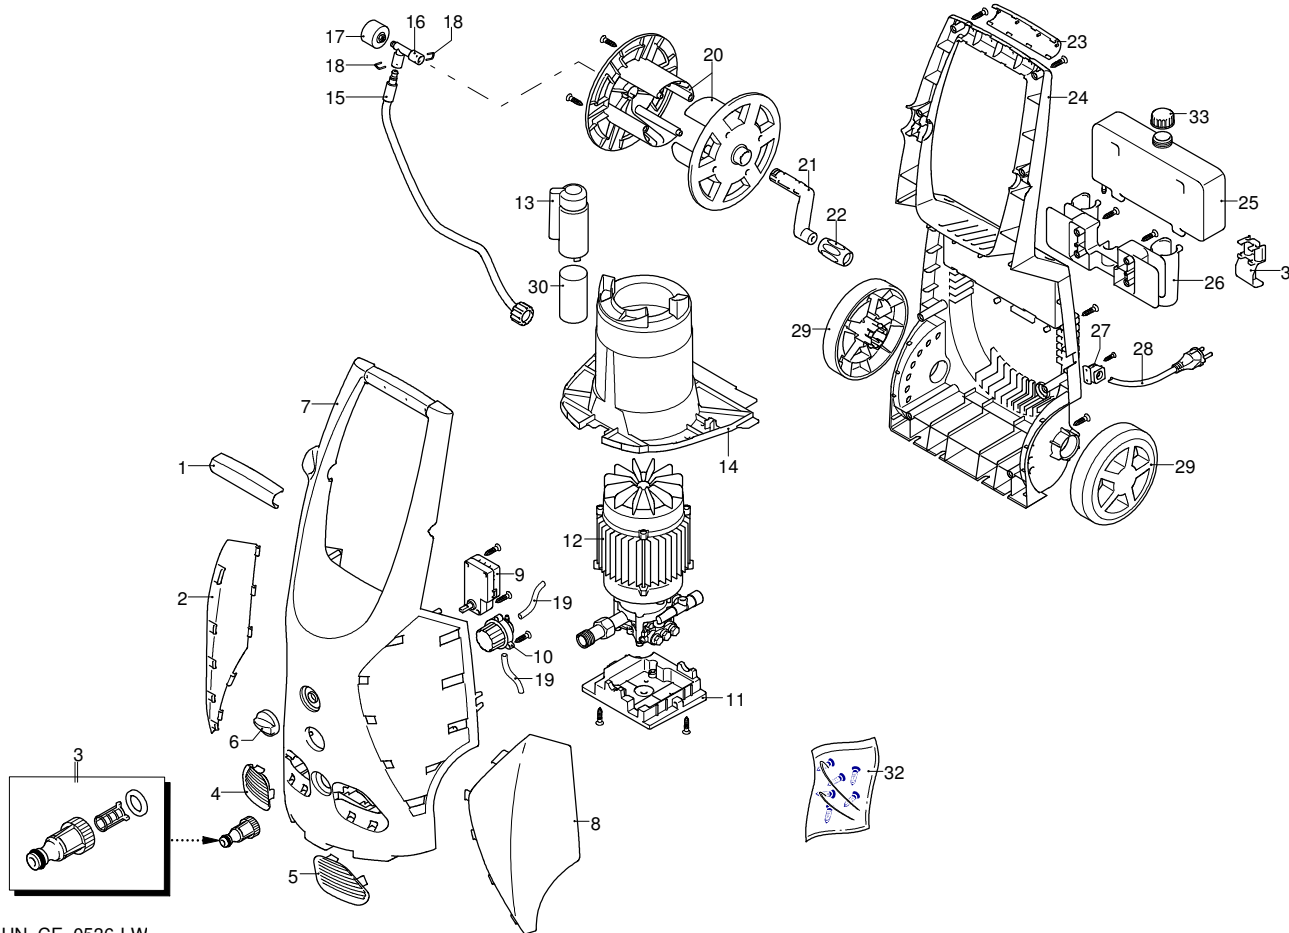

Model 490

Version: 490 (10)

Serial number:

Code: 13087

13/07/2011

230 V - 50 Hz

schuko

Validity	Pos.	Code	Description	Q
	1	3080810	Knob	1
	2	3082680	Guard	1
	3	3082130	Water coupling kit	1
	4	3080340	Guard	1
	5	3080330	Guard	1
	6	3080480	Knob	1
	7	3080291	Blue casing	1
	8	3082690	Guard	1
	9	3082010	Box	1
	10	3082000	Detergent regulator	1
	11	3441170	Support	1
	12	3441190	Electric pump assembly	1
	13	3081630	Capacitor carrier	1
	14	3080520	Conveyor	1
	15	3081640	High pressure hose	1
	16	3080780	Fitting	1
	17	3080420	Pressure gauge	1
	18	3081650	Fork	2
	19	3081490	Detergent hose	2
	20	3080390	Plate	2
	21	3080220	Lever	1
	22	3081060	Knob	1
	23	3080820	Knob	1
	24	3080321	Base	1
	25	3080370	Tank	1
	26	3080190	Accessories carrier	1
	27	3080580	Cable gland	1
	28	3082090	Cable	1
	29	3080361	Wheel	2
	30	3081620	Capacitor	1
	31	3081070	Accessories carrier	1
	32	3400530	Screw kit	1
	33	3080380	Plug	1

UN_CE_0536-LW

Model 490

Version: 490 (10)

Serial number:

Code: 13087

13/07/2011

Validity	Pos.	Code	Description	Q
	1	3083210	Plug	3
	2	3081730	Plug	1
	3	3083220	Head	1
	4	3081760	Washer	4
	5	3081750	Washer	4
	6	3081740	Screw	4
	7	3083230	Pump body	1
	8	3440560	TSS kit	1
	9	3440570	Piston + seals kit	1
	10	3081290	Valves + seals kit	1
	11	3440610	Detergent suction kit	1
	12	3440620	Suction kit	1

UN_CE_0537-HW

Model 490

Version: 490 (10)

Serial number:

Code: 13087

13/07/2011

Validity	Pos.	Code	Description	Q
	1	3081750	Washer	1
	2	3081950	Screw	1
	3	3440950	Wobble plate	1
	4	3440370	Fan	1
	5	3441000	Ring	1
	6	3441180	Motor	1

Model 490

Version: 490 (10)

Serial number:

Code: 13087

13/07/2011

Validity	Pos.	Code	Description	Q
	1	3082710	Gun	1
	2	3083070	Lance+lance head	1
	3	3400340	Lance+rotopower	1
	4	3082100	High pressure hose	1