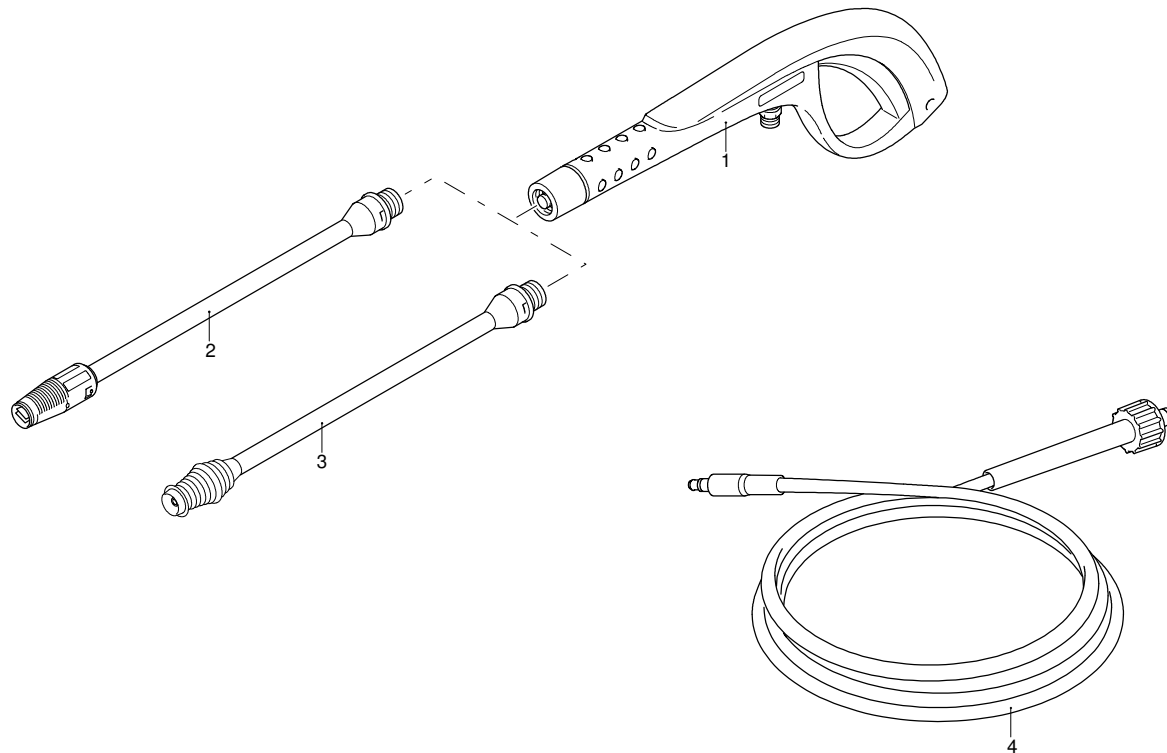

Model 490

Version: 490 (10)

Serial number:

Code: 13087

13/07/2011

230 V - 50 Hz

schuko

Validity	Pos.	Code	Description	Q
	1	3080810	Knob	1
	2	3082680	Guard	1
	3	3082130	Water coupling kit	1
	4	3080340	Guard	1
	5	3080330	Guard	1
	6	3080480	Knob	1
	7	3080291	Blue casing	1
	8	3082690	Guard	1
	9	3082010	Box	1
	10	3082000	Detergent regulator	1
	11	3441170	Support	1
	12	3441190	Electric pump assembly	1
	13	3081630	Capacitor carrier	1
	14	3080520	Conveyor	1
	15	3081640	High pressure hose	1
	16	3080780	Fitting	1
	17	3080420	Pressure gauge	1
	18	3081650	Fork	2
	19	3081490	Detergent hose	2
	20	3080390	Plate	2
	21	3080220	Lever	1
	22	3081060	Knob	1
	23	3080820	Knob	1
	24	3080321	Base	1
	25	3080370	Tank	1
	26	3080190	Accessories carrier	1
	27	3080580	Cable gland	1
	28	3082090	Cable	1
	29	3080361	Wheel	2
	30	3081620	Capacitor	1
	31	3081070	Accessories carrier	1
	32	3400530	Screw kit	1
	33	3080380	Plug	1

UN_CE_0536-LW

Model 490

Version: 490 (10)

Serial number:

Code: 13087

13/07/2011

Validity	Pos.	Code	Description	Q
	1	3083210	Plug	3
	2	3081730	Plug	1
	3	3083220	Head	1
	4	3081760	Washer	4
	5	3081750	Washer	4
	6	3081740	Screw	4
	7	3083230	Pump body	1
	8	3440560	TSS kit	1
	9	3440570	Piston + seals kit	1
	10	3081290	Valves + seals kit	1
	11	3440610	Detergent suction kit	1
	12	3440620	Suction kit	1

UN_CE_0537-HW

Model 490

Version: 490 (10)

Serial number:

Code: 13087

13/07/2011

Validity	Pos.	Code	Description	Q
	1	3081750	Washer	1
	2	3081950	Screw	1
	3	3440950	Wobble plate	1
	4	3440370	Fan	1
	5	3441000	Ring	1
	6	3441180	Motor	1

Model 490

Version: 490 (10)

Serial number:

Code: 13087

13/07/2011

Validity	Pos.	Code	Description	Q
	1	3082710	Gun	1
	2	3083070	Lance+lance head	1
	3	3400340	Lance+rotopower	1
	4	3082100	High pressure hose	1