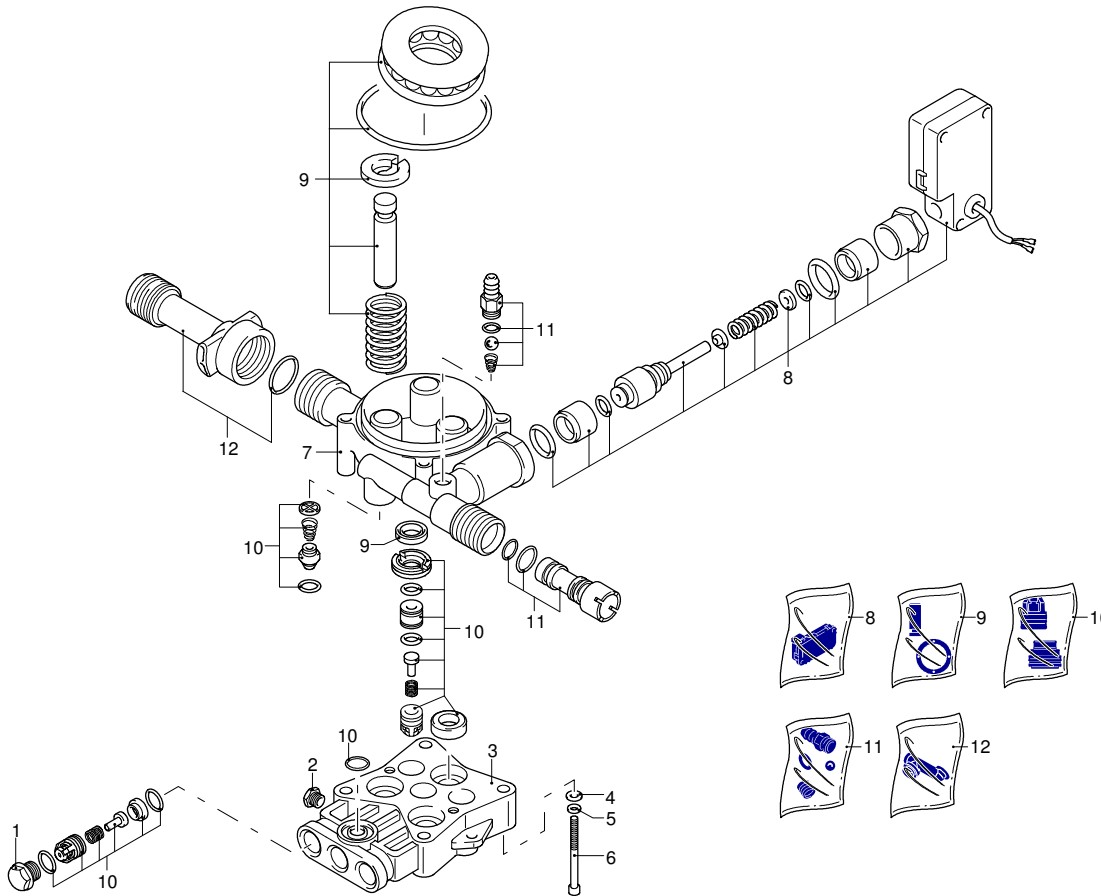

Model 490

Version: 490 (10)

Serial number:

Code: 13087

13/07/2011

230 V - 50 Hz

schuko

Validity	Pos.	Code	Description	Q
	1	3080810	Knob	1
	2	3082680	Guard	1
	3	3082130	Water coupling kit	1
	4	3080340	Guard	1
	5	3080330	Guard	1
	6	3080480	Knob	1
	7	3080291	Blue casing	1
	8	3082690	Guard	1
	9	3082010	Box	1
	10	3082000	Detergent regulator	1
	11	3441170	Support	1
	12	3441190	Electric pump assembly	1
	13	3081630	Capacitor carrier	1
	14	3080520	Conveyor	1
	15	3081640	High pressure hose	1
	16	3080780	Fitting	1
	17	3080420	Pressure gauge	1
	18	3081650	Fork	2
	19	3081490	Detergent hose	2
	20	3080390	Plate	2
	21	3080220	Lever	1
	22	3081060	Knob	1
	23	3080820	Knob	1
	24	3080321	Base	1
	25	3080370	Tank	1
	26	3080190	Accessories carrier	1
	27	3080580	Cable gland	1
	28	3082090	Cable	1
	29	3080361	Wheel	2
	30	3081620	Capacitor	1
	31	3081070	Accessories carrier	1
	32	3400530	Screw kit	1
	33	3080380	Plug	1

UN_CE_0536-LW

Model 490

Version: 490 (10)

Serial number:

Code: 13087

13/07/2011

Validity	Pos.	Code	Description	Q
	1	3083210	Plug	3
	2	3081730	Plug	1
	3	3083220	Head	1
	4	3081760	Washer	4
	5	3081750	Washer	4
	6	3081740	Screw	4
	7	3083230	Pump body	1
	8	3440560	TSS kit	1
	9	3440570	Piston + seals kit	1
	10	3081290	Valves + seals kit	1
	11	3440610	Detergent suction kit	1
	12	3440620	Suction kit	1

UN_CE_0537-HW

Model 490

Version: 490 (10)

Serial number:

Code: 13087

13/07/2011

Validity	Pos.	Code	Description	Q
	1	3081750	Washer	1
	2	3081950	Screw	1
	3	3440950	Wobble plate	1
	4	3440370	Fan	1
	5	3441000	Ring	1
	6	3441180	Motor	1

Model 490

Version: 490 (10)

Serial number:

Code: 13087

13/07/2011

Validity	Pos.	Code	Description	Q
	1	3082710	Gun	1
	2	3083070	Lance+lance head	1
	3	3400340	Lance+rotopower	1
	4	3082100	High pressure hose	1