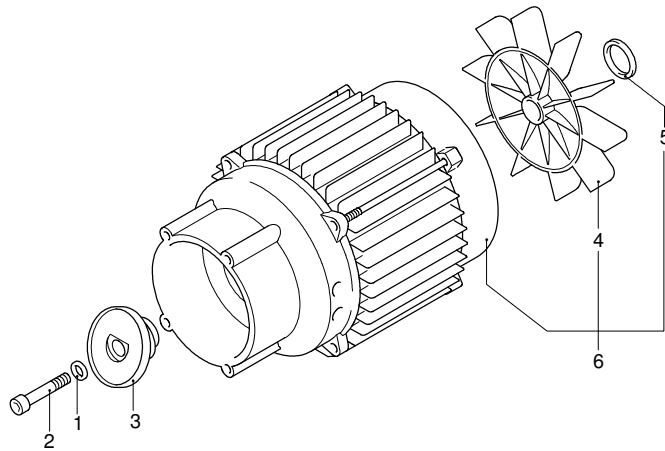

Model 490

Version: 490 (10)

Serial number:

Code: 13087

13/07/2011

230 V - 50 Hz

schuko

Validity	Pos.	Code	Description	Q
	1	3080810	Knob	1
	2	3082680	Guard	1
	3	3082130	Water coupling kit	1
	4	3080340	Guard	1
	5	3080330	Guard	1
	6	3080480	Knob	1
	7	3080291	Blue casing	1
	8	3082690	Guard	1
	9	3082010	Box	1
	10	3082000	Detergent regulator	1
	11	3441170	Support	1
	12	3441190	Electric pump assembly	1
	13	3081630	Capacitor carrier	1
	14	3080520	Conveyor	1
	15	3081640	High pressure hose	1
	16	3080780	Fitting	1
	17	3080420	Pressure gauge	1
	18	3081650	Fork	2
	19	3081490	Detergent hose	2
	20	3080390	Plate	2
	21	3080220	Lever	1
	22	3081060	Knob	1
	23	3080820	Knob	1
	24	3080321	Base	1
	25	3080370	Tank	1
	26	3080190	Accessories carrier	1
	27	3080580	Cable gland	1
	28	3082090	Cable	1
	29	3080361	Wheel	2
	30	3081620	Capacitor	1
	31	3081070	Accessories carrier	1
	32	3400530	Screw kit	1
	33	3080380	Plug	1

UN_CE_0536-LW

Model 490

Version: 490 (10)

Serial number:

Code: 13087

13/07/2011

Validity	Pos.	Code	Description	Q
	1	3083210	Plug	3
	2	3081730	Plug	1
	3	3083220	Head	1
	4	3081760	Washer	4
	5	3081750	Washer	4
	6	3081740	Screw	4
	7	3083230	Pump body	1
	8	3440560	TSS kit	1
	9	3440570	Piston + seals kit	1
	10	3081290	Valves + seals kit	1
	11	3440610	Detergent suction kit	1
	12	3440620	Suction kit	1

UN_CE_0537-HW

Model 490

Version: 490 (10)

Serial number:

Code: 13087

13/07/2011

Validity	Pos.	Code	Description	Q
	1	3081750	Washer	1
	2	3081950	Screw	1
	3	3440950	Wobble plate	1
	4	3440370	Fan	1
	5	3441000	Ring	1
	6	3441180	Motor	1

Model 490

Version: 490 (10)

Serial number:

Code: 13087

13/07/2011

Validity	Pos.	Code	Description	Q
	1	3082710	Gun	1
	2	3083070	Lance+lance head	1
	3	3400340	Lance+rotopower	1
	4	3082100	High pressure hose	1