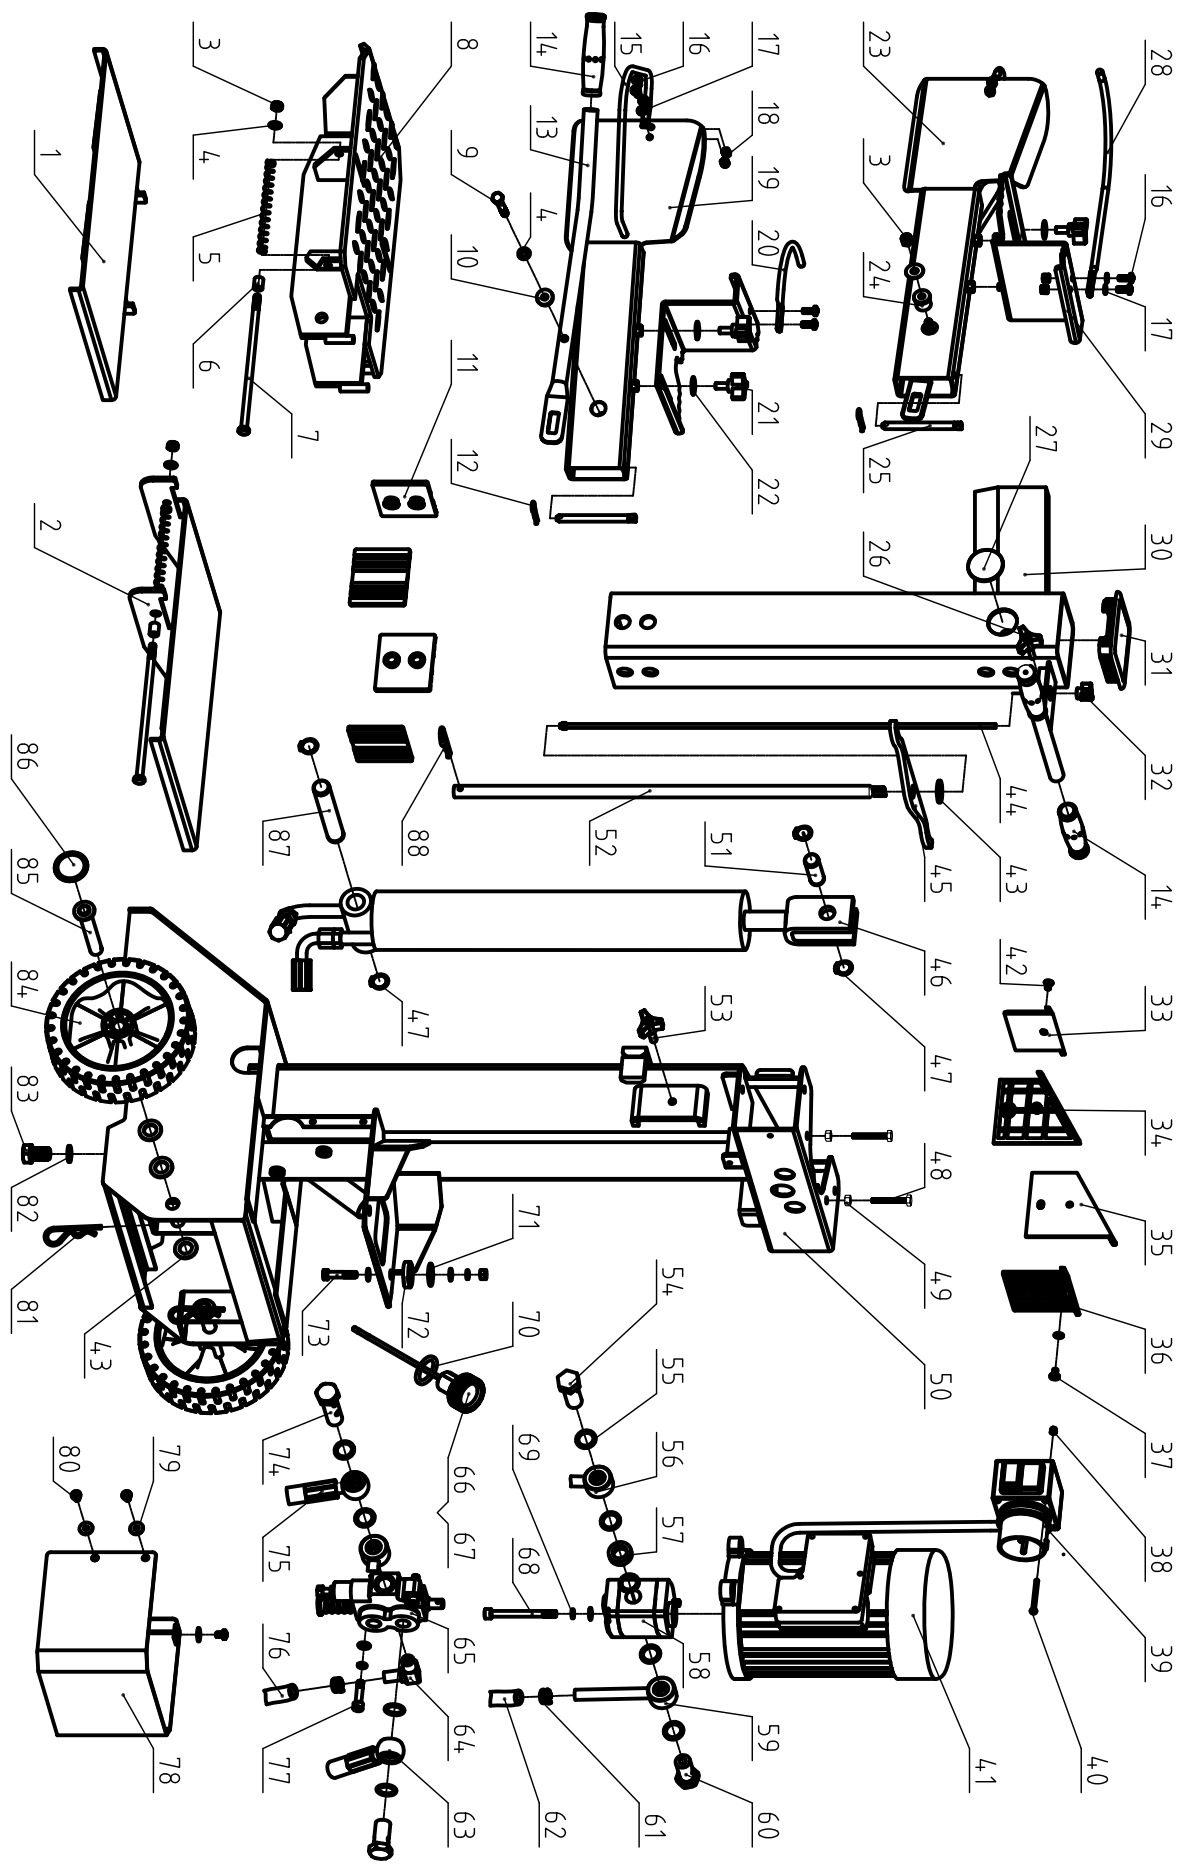

I

ESPLOSO RICAMBI

GB

EXPLODED VIEW

**Spaccalegna/Log splitter
Rhino Cod. 92302**

Pos	AMA	Cod	Description	Qty	Note
1	SPK-RN001	165886050030Z05	Side Log Support 2	1	
2	SPK-RN002	165886050020Z05	Side Log Support 1	1	
3	SPK-RN003	2030700803	Locknut M8	4	
4	SPK-RN004	204010080003	Washer 8	8	
5	SPK-RN005	165886052060Z03	Spring	2	
6	SPK-RN006	165886052050Z03	Bush	2	
7	SPK-RN007	20103008210388	Bolt 8.8 M8x210	2	
8	SPK-RN008	165886050010Z05	Log Support C1	1	
9		20103008060388	Bolt 8.8 M8x60	2	Come/Same 79998
10		1CCC103302AS00	Bush 2	2	Come/Same 79998
11		1CCA0001231S00	Lining Plate	4	Come/Same 79998
12		1CVC0381230Z03	Clip 2.5	2	Come/Same 79998
13	SPK-RN013	165886032010Z05	Handle C1	2	
14		1CEC005102RS00	Handgrip	4	Come/Same 79998
15	SPK-RN015	165886001010Z05	Guard Ring C1	2	
16		202010060163	Screw M6x16	8	Come/Same 79998
17		204010060003	Washer 6	6	Come/Same 79998
18		2030700603	Locknut M6	8	Come/Same 79998
19	SPK-RN019	1658860040110Z05	Right Armguard C1	1	
20	SPK-RN020	165886001170Z05	Retainer 1	1	
21		1CCZ2581020S00	Star Knob	4	Come/Same 79998
22		204020080003	Big Washer 8	11	Come/Same 79998
23	SPK-RN023	165886030110Z05	Left Armguard C1	1	
24		1CCC103301AS00	Bush 1	2	Come/Same 79998
25		1CCC1001040Z03	Pin C1	2	Come/Same 79998
26		1CCKG000130S00	Star Knob M6	1	Come/Same 79998
27		1CCA0001290S00	Cap	2	Come/Same 79998
28	SPK-RN028	165886001180Z05	Retainer 2	1	
29	SPK-RN029	1658860001060Z05	Clamp	2	
30		1CCC1020010Z05	Splitting Pipe G5	1	Come/Same 79998
31		1CCA0001180S00	Square Cap	1	Come/Same 79998
32		1CCH0002080S07	Star Knob M5(black)	1	Come/Same 79998
33		1CCC1001201S00	Upper Lining Plate 2-C	1	Come/Same 79998
34		1CCA0001220S00	Upper Lining Plate 4	1	Come/Same 79998
35		1CCA0001210S00	Upper Lining Plate 3	1	Come/Same 79998
36		1CCA0001190S00	Upper Lining Plate 1	1	Come/Same 79998
37		202010060083	Screw M6x8	1	Come/Same 79998
38		2030700403	Locknut M4	2	Come/Same 79998
39			Switch	1	Come/Same 79998
40		202010040603	Screw M4x60	2	Come/Same 79998
41		1655850180010Z07	65585 Motor	1	Come/Same 79998
42		202020060103	Screw M6x10	1	Come/Same 79998
43		204010160003	Washer 16	7	Come/Same 79998
44		1CCG5001101Z00	Pull Rod G5	1	Come/Same 79998
45		1CCC100103BZ16	Lever C1	1	Come/Same 79998
		1CCC1380012Z00	Cylinder C1 —65887 (A)	1	Come/Same 79998
47		205020220001	Circlip 22	4	Come/Same 79998
48		20102008050348	Bolt M8x50	2	Come/Same 79998
49		2030300803	Nut M8	5	Come/Same 79998
50	SPK-RN050	165886010010Z05	Main Frame C1	1	
51		1CCD000103BZ01	Short Shaft D	1	Come/Same 79998
52		1CCC100101BZ00	Tube C1	1	Come/Same 79998